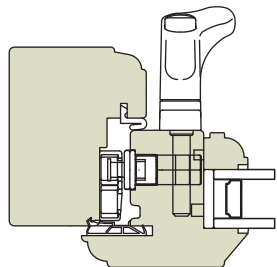

Casement Windows

Casement Lipped - Traditional

Stepped Trickle Vent
concealed by Head Drip

Sub-Cill
(Various sizes available)

Cill Extension
(Various sizes available)

Casement Lipped - Contemporary

Stepped Trickle Vent
concealed by Head Drip

Whilst every care has been taken in producing this document, Bereco Ltd cannot be held responsible for any errors. The profiles within this document are as accurate as possible and were correct at the time of printing and show typical sections for standard glazing. Please note due to our wide range of glazing options, section sizes may alter due to glass specification specified. Please refer to our resource centre for full our full range of sectional details. Due to our continued commitment to product design and development we reserve the right to change the design without prior notice.