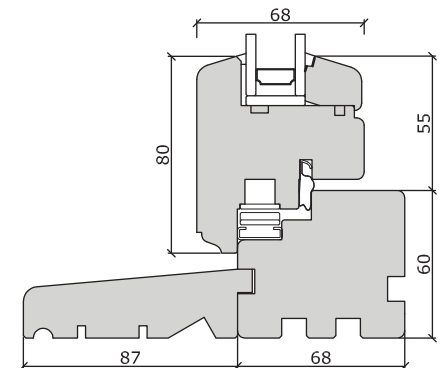

Casement Windows

Casement Lipped - Traditional

Stepped Trickle Vent
concealed by Head Drip

Sub-Cill
(Various sizes available)

Cill Extension
(Various sizes available)

Casement Lipped - Contemporary

Stepped Trickle Vent
concealed by Head Drip

Whilst every care has been taken in producing this document, Bereco Ltd cannot be held responsible for any errors. The profiles within this document are as accurate as possible and were correct at the time of printing and show typical sections for standard glazing. Please note due to our wide range of glazing options, section sizes may alter due to glass specification specified. Please refer to our resource centre for full our full range of sectional details. Due to our continued commitment to product design and development we reserve the right to change the design without prior notice.

Cill Extension
(Various sizes available)