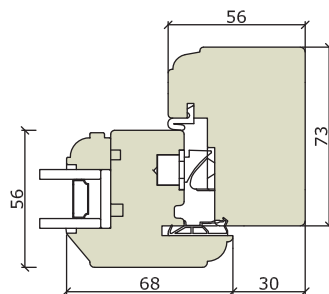

Casement Windows

Casement Lipped - Traditional

Stepped Trickle Vent
concealed by Head Drip

Sub-Cill
(Various sizes available)

Cill Extension
(Various sizes available)

Casement Lipped - Contemporary

Stepped Trickle Vent
concealed by Head Drip

Whilst every care has been taken in producing this document, Bereco Ltd cannot be held responsible for any errors. The profiles within this document are as accurate as possible and were correct at the time of printing and show typical sections for standard glazing. Please note due to our wide range of glazing options, section sizes may alter due to glass specification specified. Please refer to our resource centre for full our full range of sectional details. Due to our continued commitment to product design and development we reserve the right to change the design without prior notice.