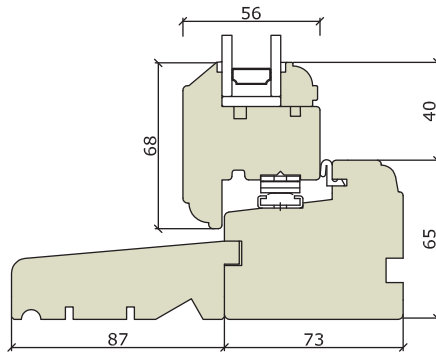

Casement Windows

Casement Lipped - Traditional

Stepped Trickle Vent
concealed by Head Drip

Sub-Cill
(Various sizes available)

Cill Extension
(Various sizes available)

Casement Lipped - Contemporary

Stepped Trickle Vent
concealed by Head Drip

Whilst every care has been taken in producing this document, Bereco Ltd cannot be held responsible for any errors. The profiles within this document are as accurate as possible and were correct at the time of printing and show typical sections for standard glazing. Please note due to our wide range of glazing options, section sizes may alter due to glass specification specified. Please refer to our resource centre for full our full range of sectional details. Due to our continued commitment to product design and development we reserve the right to change the design without prior notice.

Cill Extension
(Various sizes available)