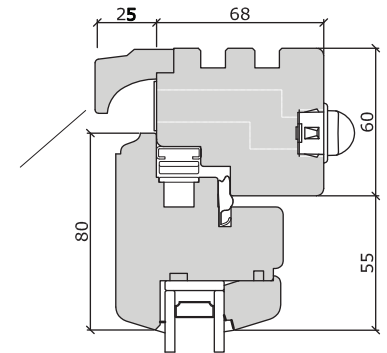

Casement Windows

Casement Lipped - Traditional

Stepped Trickle Vent
concealed by Head Drip

Sub-Cill
(Various sizes available)

Cill Extension
(Various sizes available)

Casement Lipped - Contemporary

Stepped Trickle Vent
concealed by Head Drip

Whilst every care has been taken in producing this document, Bereco Ltd cannot be held responsible for any errors. The profiles within this document are as accurate as possible and were correct at the time of printing and show typical sections for standard glazing. Please note due to our wide range of glazing options, section sizes may alter due to glass specification specified. Please refer to our resource centre for full our full range of sectional details. Due to our continued commitment to product design and development we reserve the right to change the design without prior notice.

Cill Extension
(Various sizes available)