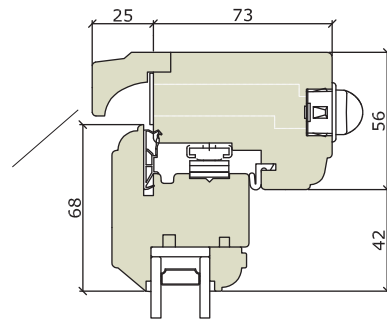

Casement Windows

Casement Lipped - Traditional

Stepped Trickle Vent
concealed by Head Drip

Sub-Cill
(Various sizes available)

Cill Extension
(Various sizes available)

Casement Lipped - Contemporary

Stepped Trickle Vent
concealed by Head Drip

Whilst every care has been taken in producing this document, Bereco Ltd cannot be held responsible for any errors. The profiles within this document are as accurate as possible and were correct at the time of printing and show typical sections for standard glazing. Please note due to our wide range of glazing options, section sizes may alter due to glass specification specified. Please refer to our resource centre for full our full range of sectional details. Due to our continued commitment to product design and development we reserve the right to change the design without prior notice.