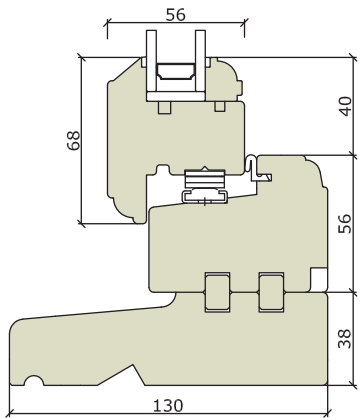

Casement Windows

Casement Lipped - Traditional

Stepped Trickle Vent
concealed by Head Drip

Sub-Cill
(Various sizes available)

Cill Extension
(Various sizes available)

Casement Lipped - Contemporary

Stepped Trickle Vent
concealed by Head Drip

Whilst every care has been taken in producing this document, Bereco Ltd cannot be held responsible for any errors. The profiles within this document are as accurate as possible and were correct at the time of printing and show typical sections for standard glazing. Please note due to our wide range of glazing options, section sizes may alter due to glass specification specified. Please refer to our resource centre for full our full range of sectional details. Due to our continued commitment to product design and development we reserve the right to change the design without prior notice.