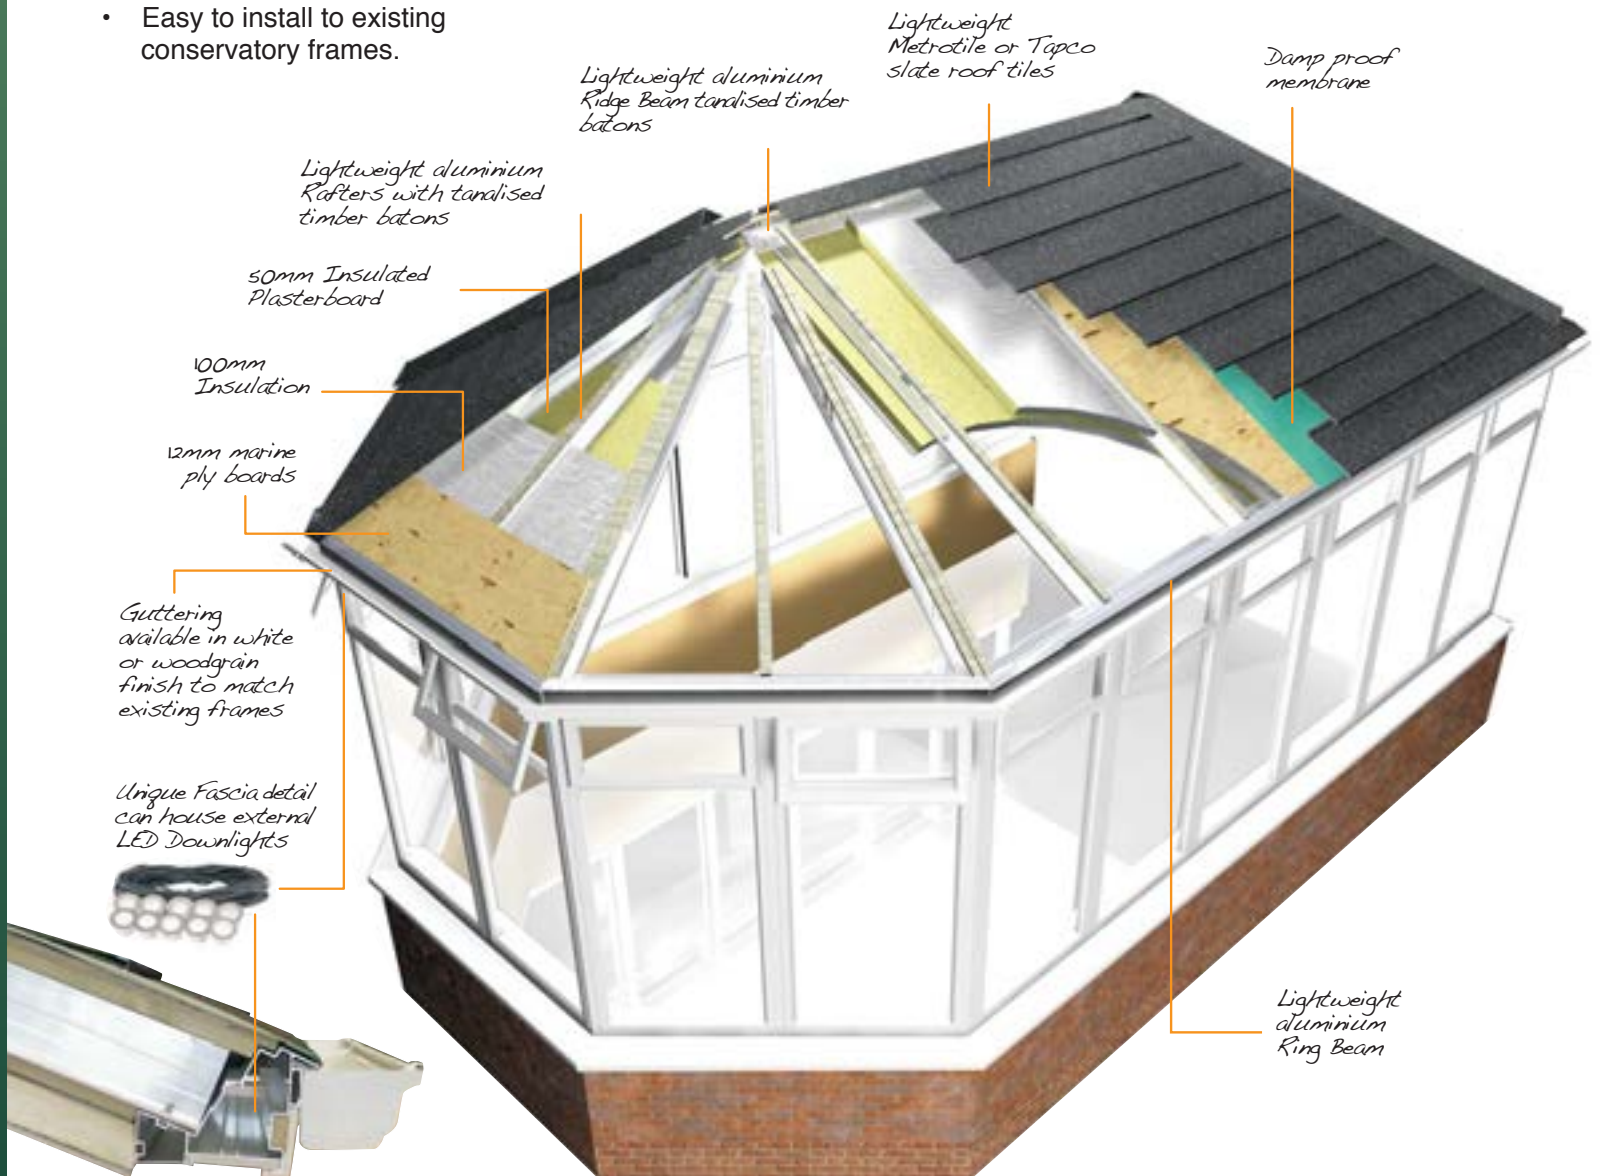

Lighting Diagram