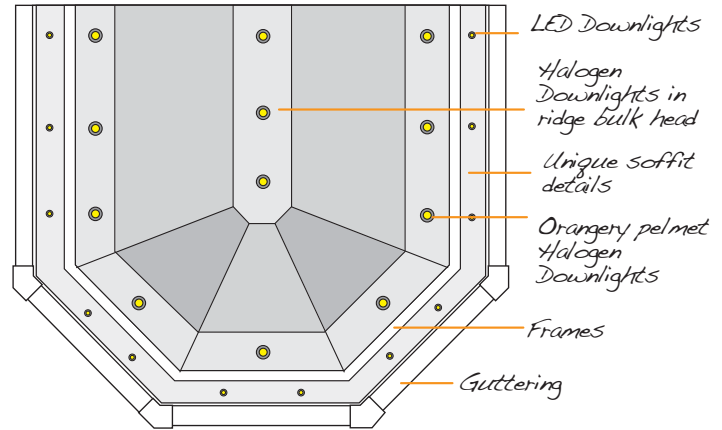

Lighting Diagram