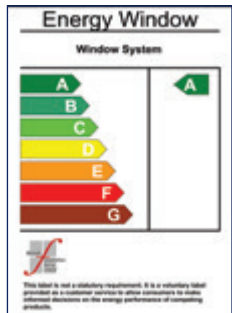

The Choices brand

Windows, Doors, Conservatories & Orangeries

'ADVANCED PLUS' CASEMENT WINDOWS

Multiple style and design options all from the same high performance system

Design Features:

- Internally or externally glazed
- Single and dual RAL colour options
- Chamfered or flat details to achieve the required appearance
- Polyamide thermal break design for thermal performance
- Window Energy Rating 'A' available
- Choice of four 45mm slimline sashes available (see options below)

Saving Energy

The Beaufort Range was the first aluminium system in the UK to achieve an 'A' Rated window for the Energy Saving Scheme with a double glazed unit.

The 'A' Rated specification includes a 58mm or 70mm frame with any four of the 45mm slimline sashes, glazed with Planitherm - Warm Edge - Argon - Diamant glass.