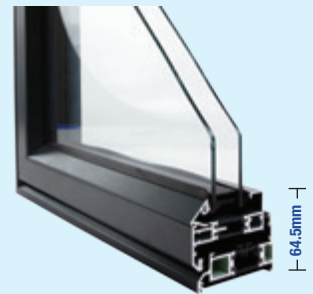

Saving Energy

The Beaufort Range was the first aluminium system in the UK to achieve an 'A' Rated window for the Energy Saving Scheme with a double glazed unit.

The 'A' Rated specification includes a 58mm or 70mm frame with any four of the 45mm slimline sashes, glazed with Planitherm - Warm Edge - Argon - Diamant glass.

Secured by Design

Police Preferred Specification

A wide range of the Aluk products are available to PAS 24 (Ask for more details)

Four sash options

All with the same slim sightline, but with different finishes to suit almost any requirement

Puttline Sash

Stepped Sash

Contemporary Flat Sash

Externally Beaded Sash

Two frame depths

Standard Colour Range

Full range of Single and Dual RAL colours available

Why not consider the other collections available from The Choices brand