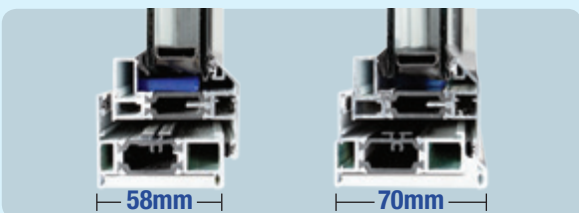

Puttline Sash

Stepped Sash

Contemporary Flat Sash

Externally Beaded Sash

Two frame depths

Standard Colour Range

Full range of Single and Dual RAL colours available

Why not consider the other collections available from The Choices brand